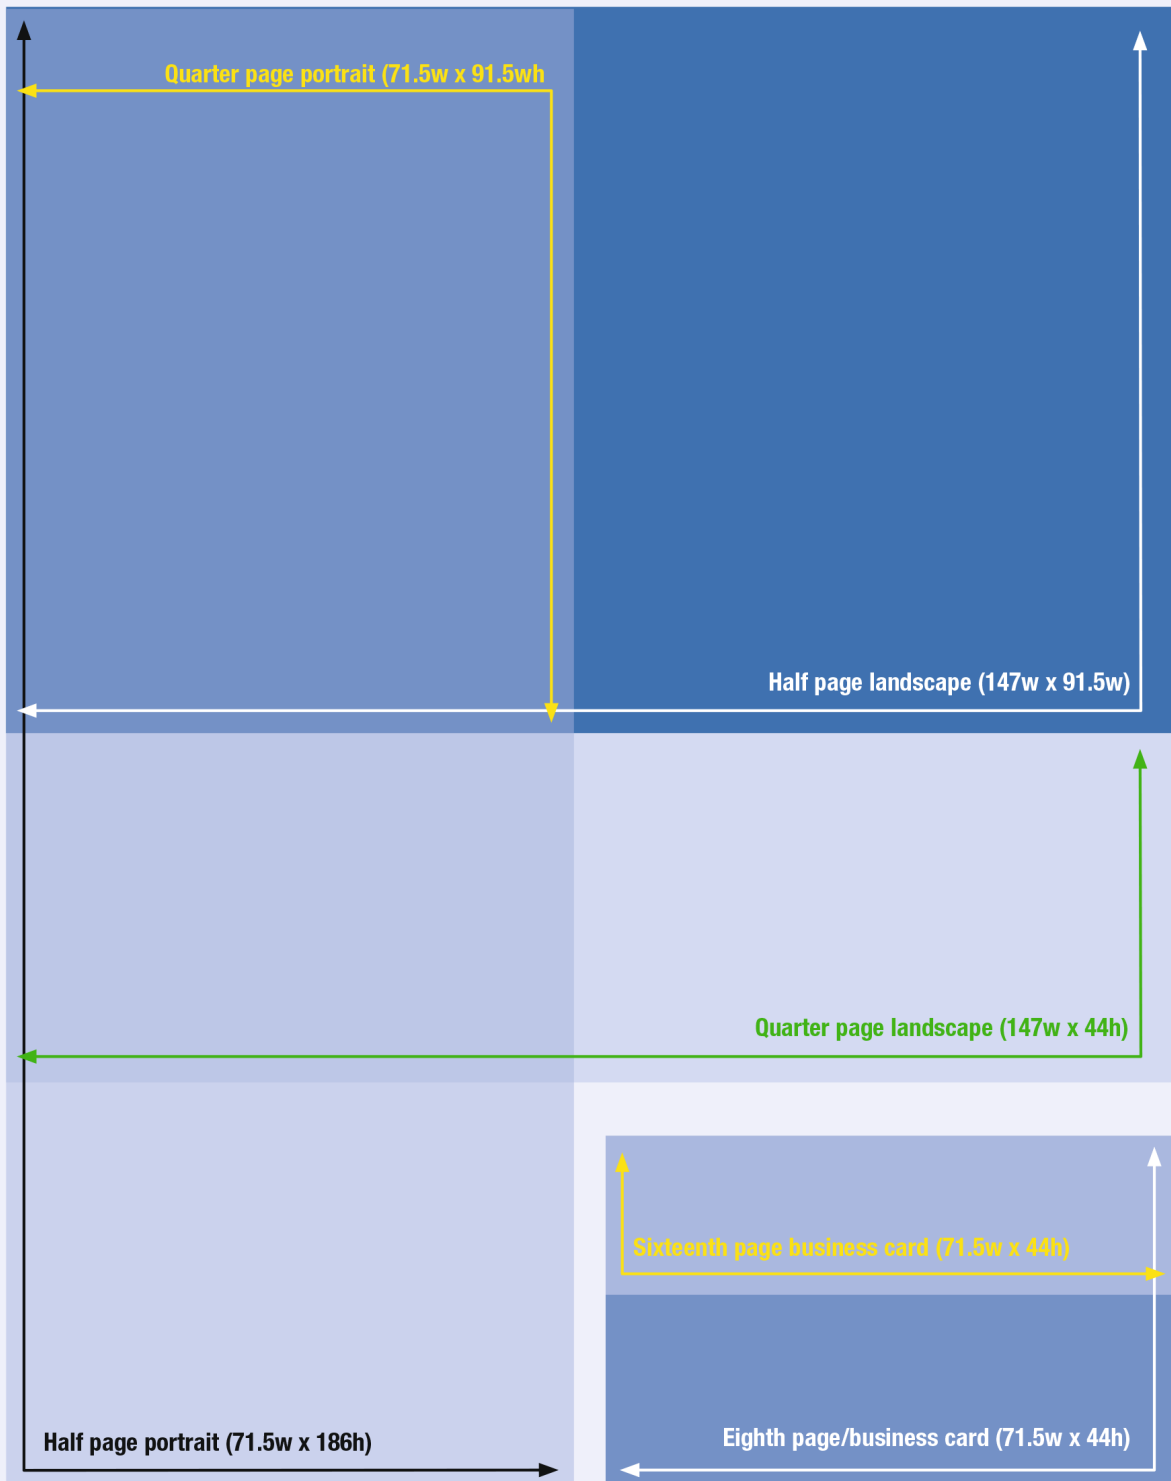

Artwork sizes

Full page (165w x 220h or 171w x 226h with bleed)

Additional sizes:

Double Page Spread (330w x 220h or 336hx 226h with bleed)
Competition slot (60h x 147w)

Please submit artwork as a high res PDF, PNG, TIFF or EPS file (PC compatible).